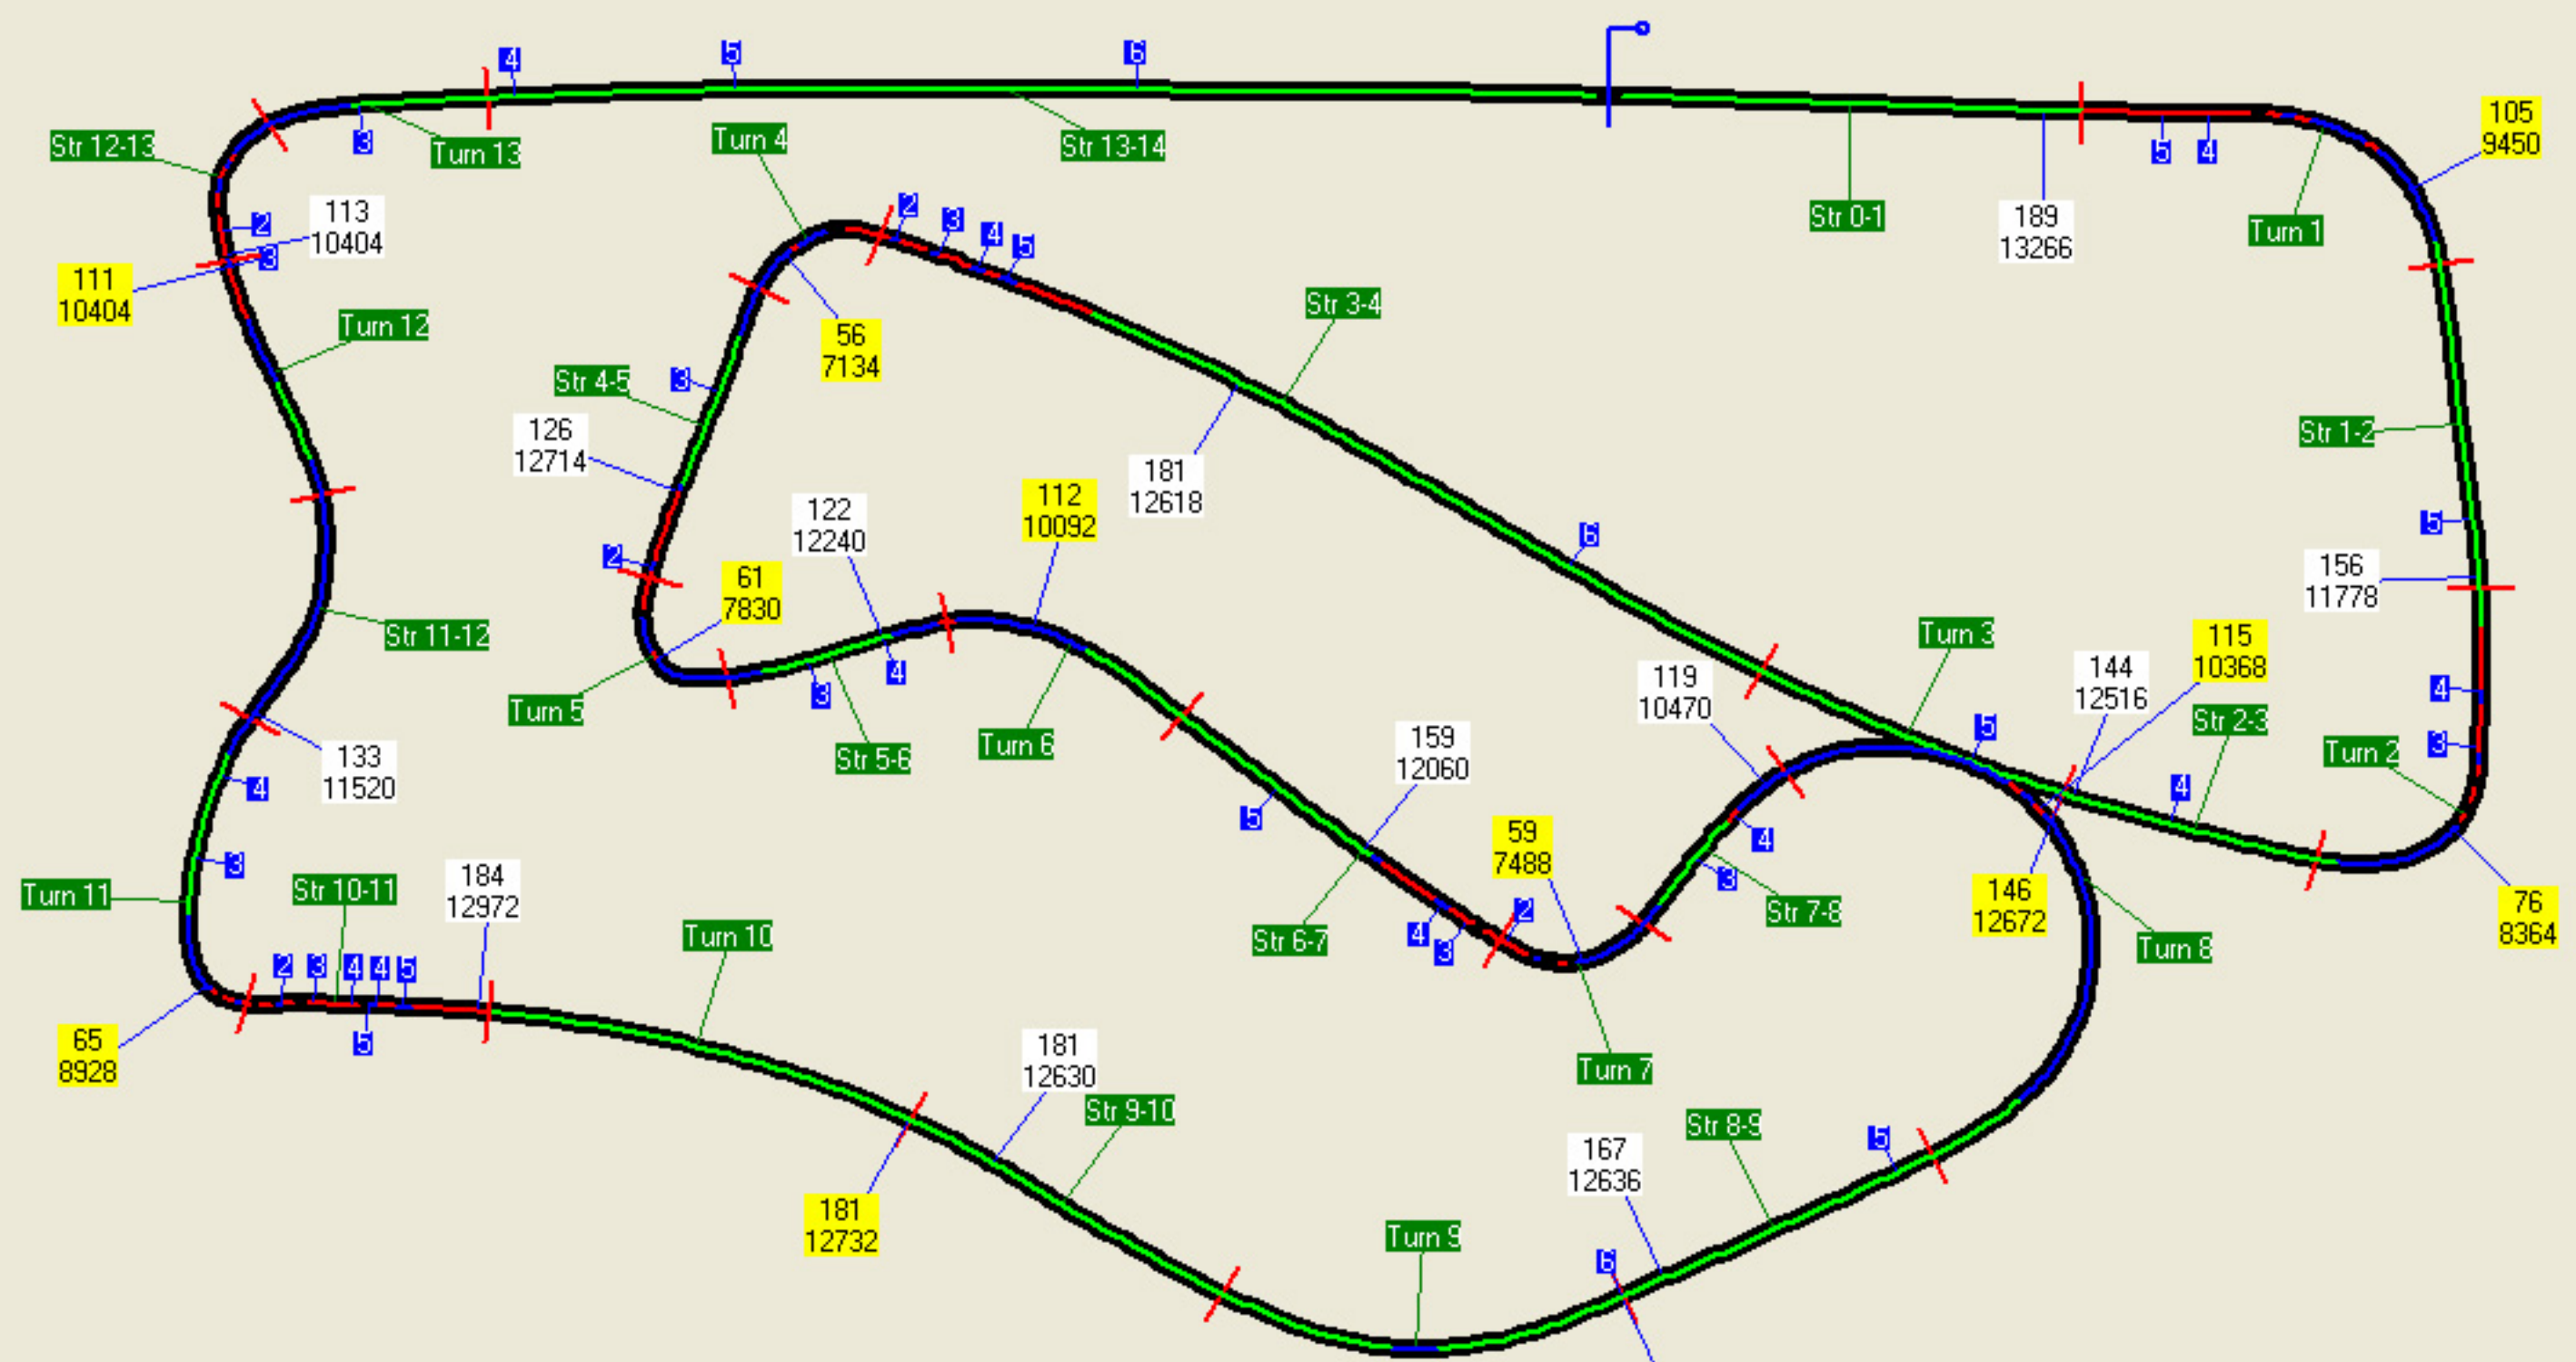

Avg Speed: 131.4 mile/h
Distance: 6.52 km

Full Throttle: 0.0%
Avg Throttle: 64.3%

Lap 2: 1:53.606

█ Brake
 █ 85-100% TP
 █ 16-84% TP
 █ 0-15% TP
 max rpm & speed
min rpm & speed