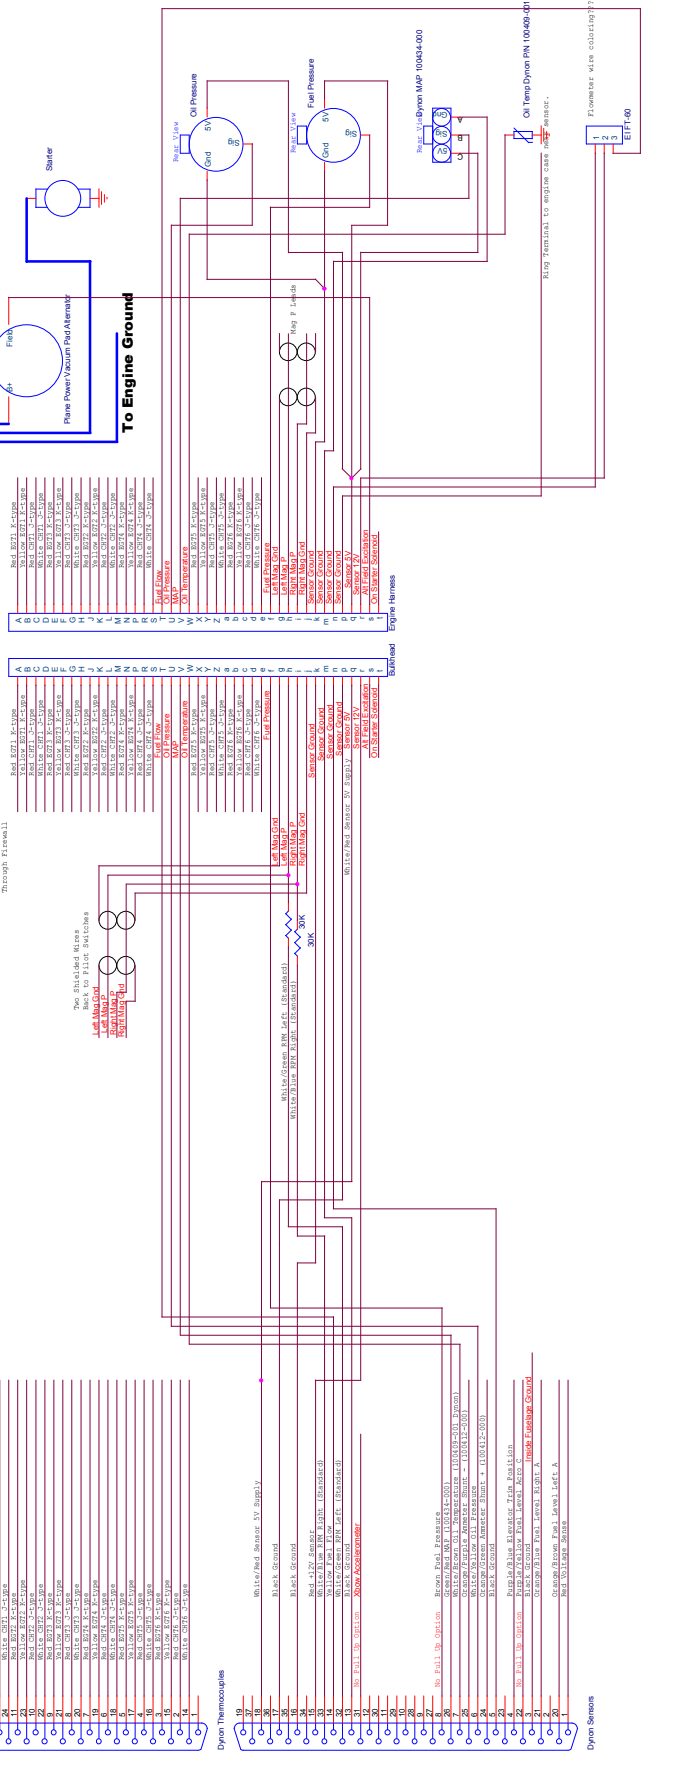

Add Slick Start Stuff out here

To Engine Ground

Through Firewall

Two 100k Ohm Resistors

Back to Pilot Switches

Back to Pilot Switches